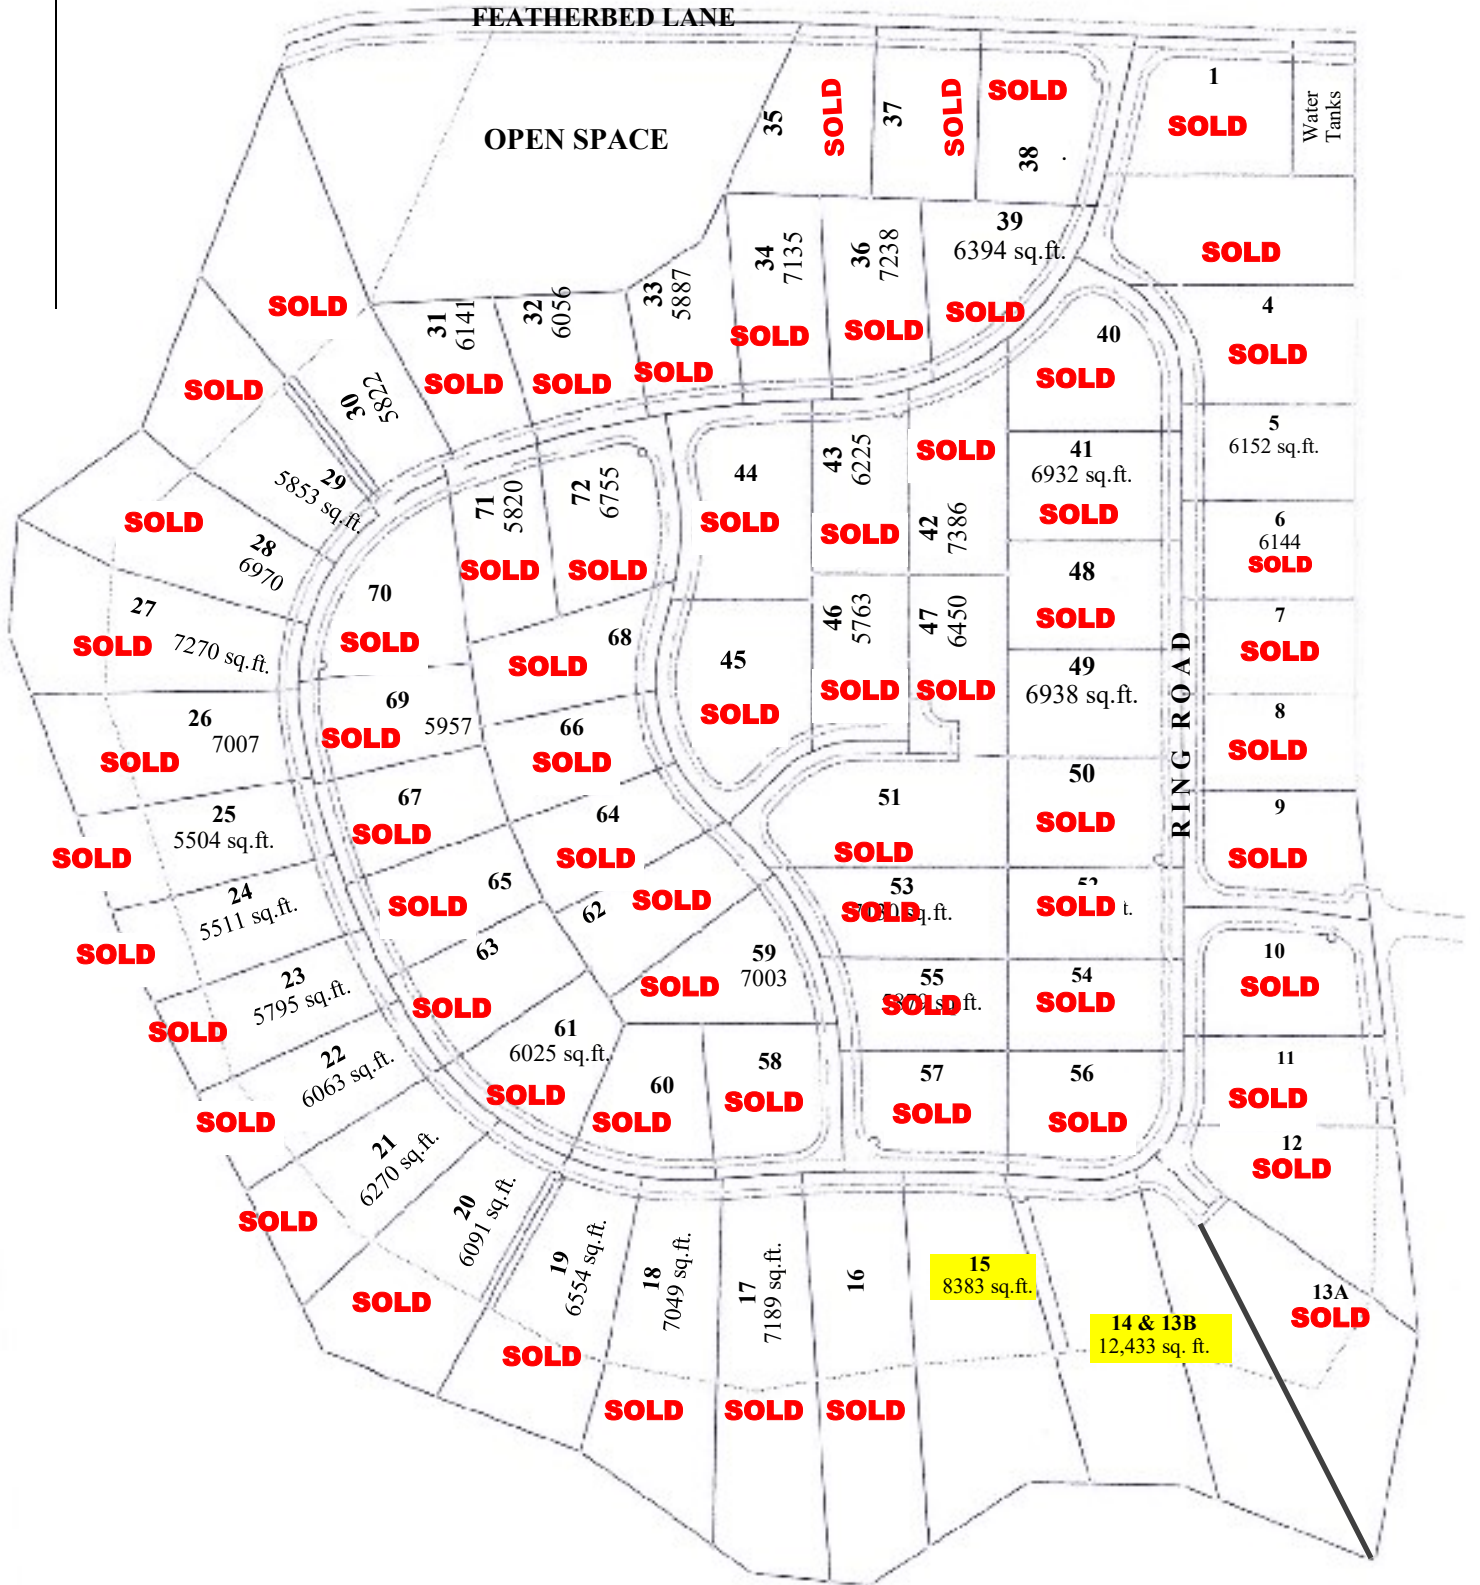

*“Serenity Hill”
Kendal
St. John*

Land areas are Nett and do not include Road Reserve or Watercourse